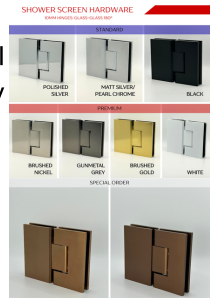

SPECIAL ORDER

- Rose Gold
- Bronze