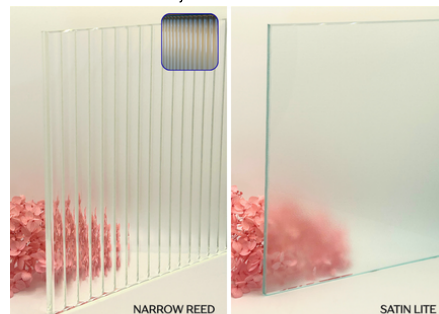

SAFETY

All Civic Textured Glass Splashbacks comply with AS 1288:2021, AS 2208:2023, and AS/NZS 5601.1.

Features include:

- Heat-resistant toughened safety glass
- Cooktop safe when installed to required clearance standards
- Durable textured surface with long-term stability
- Professionally installed for safe, lasting performance

OPTIONS

TEXTURES

- Narrow Reed, Low Iron
- Satin Lite, Low Iron

PAINT - COLOUR MATCH

- Australian Colour Standards
- Australian Dulux Colours

METALLIC FINISHES

PREMIUM

- Metallic Silver
- Metallic Pearl
- Metallic Copper
- Mini Sparkle

SUIT YOUR STYLE

Civic's Textured Splashbacks offer a contemporary alternative to flat glass, adding subtle detail and dimension while remaining durable, hygienic, and easy to maintain.

A fantastic choice for kitchens, bathrooms, laundries, offices, retail and hospitality!