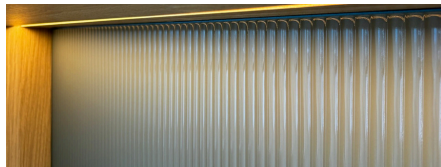

TEXTURED SPLASHBACKS

TOUGHENED GLASS SPLASHBACKS

TOUGHENED SAFETY GLASS

Civic Textured Splashbacks are made from heat-resistant toughened safety glass with a durable textured surface that enhances visual depth while remaining practical and easy to maintain.

The non-porous finish helps resist stains, moisture, and fingerprints, making it ideal for busy residential and commercial spaces.

EXCEPTIONAL VALUE

Premium textured design with durable, low-maintenance performance at an accessible price point.

AUSTRALIAN MADE

Manufactured in Civic's Yatala QLD factory and installed by our professional team, providing a complete end-to-end solution.