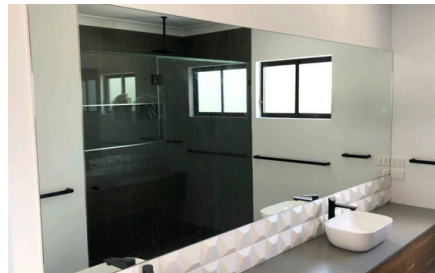

Each mirror is custom-made to suit your space, ensuring a seamless fit and a refined, modern result.

EXCEPTIONAL VALUE

Premium design, durability, and versatility at a competitive price point, ideal for both residential and commercial applications.

AUSTRALIAN MADE

Proudly manufactured in Civic's Yatala QLD factory, and installed by our professional team. A complete end-to-end solution ensuring quality, precision, and consistency.

FEATURES

- Slim micro-frame for a sleek, contemporary finish
- 6mm toughened mirror glass for strength and safety
- Custom-made to suit any wall or tile application
- Available in a variety of micro-frame finishes
- Enhances light while adding subtle visual definition
- Suitable for bathrooms, bedrooms, and commercial spaces
- Professionally installed for a precise, secure fit

DESIGN FLEXIBILITY

Custom made to suit a wide range of applications, with multiple frame colours and mirror tints available. Designed to complement both modern and traditional interiors.

INSTALLATION & MAINTENANCE

- Professionally installed by Civic's trained team for a flawless fit, even on uneven walls or surfaces.
- Low-maintenance design ensures easy cleaning.
- For best results, wipe with a soft cloth and a 50/50 water/vinegar solution.
- Refer to Civic Cleaning Guides for more information.