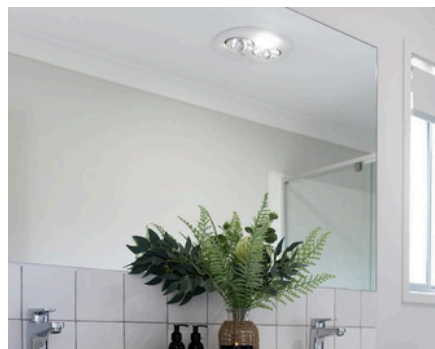

OPTIONS

MIRROR

STANDARD

● Silver Mirror

PREMIUM

● Grey Mirror

● Bronze Mirror

SPECIAL ORDER

● Gold

● Pink Champagne

MICRO-FRAME COLOURS

STANDARD

● Polished Silver

● Matt Silver

● Black

PREMIUM

● Brushed Nickel

● Gunmetal Grey

● Brushed Gold

● White

SPECIAL ORDER

- Additional powder coated colours available by request