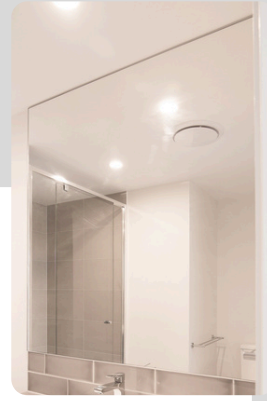

MICRO-FRAMED MIRRORS

TOUGHENED SAFETY MIRROR

TOUGHENED SAFETY MIRROR

Civic Micro-Framed Mirrors are constructed from durable 6mm toughened mirror glass, offering strength, safety, and clarity. The addition of a slim micro-frame provides subtle structure while maintaining a minimalist aesthetic, making it ideal for bathrooms, bedrooms, and living spaces.

Each mirror is custom-made to suit your space, ensuring a seamless fit and a refined, modern result.

EXCEPTIONAL VALUE

Premium design, durability, and versatility at a competitive price point, ideal for both residential and commercial applications.

AUSTRALIAN MADE

Proudly manufactured in Civic's Yatala QLD factory, and installed by our professional team. A complete end-to-end solution ensuring quality, precision, and consistency.

FEATURES

- Slim micro-frame for a sleek, contemporary finish
- 6mm toughened mirror glass for strength and safety
- Custom-made to suit any wall or tile application
- Available in a variety of micro-frame finishes
- Enhances light while adding subtle visual definition
- Suitable for bathrooms, bedrooms, and commercial spaces
- Professionally installed for a precise, secure fit

DESIGN FLEXIBILITY

Custom made to suit a wide range of applications, with multiple frame colours and mirror tints available. Designed to complement both modern and traditional interiors.

INSTALLATION & MAINTENANCE

- Professionally installed by Civic's trained team for a flawless fit, even on uneven walls or surfaces.
- Low-maintenance design ensures easy cleaning.
- For best results, wipe with a soft cloth and a 50/50 water/vinegar solution.
- Refer to Civic Cleaning Guides for more information.

SAFETY

All Civic Micro-Framed Mirrors comply with AS1288 and AS2208.