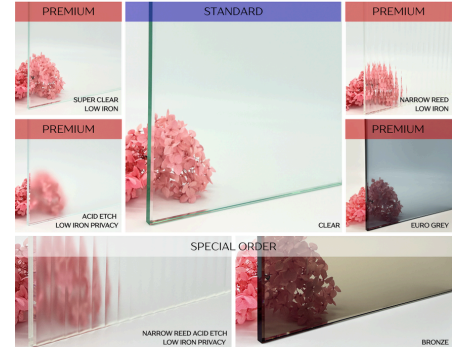

OPTIONS

HYDRO SYSTEM

STANDARD

- Polished Silver
- Matt Silver

GLASS

STANDARD

- Clear

PREMIUM

- Super Clear Low Iron
- Acid Etch Low Iron
- Narrow Reed Low Iron
- Euro Grey

SPECIAL ORDER

- Narrow Reed Acid Etch Low Iron
- Bronze
- Other glass available by request

SHOWER SCREEN GLASS

10MM TOUGHENED SAFETY GLASS